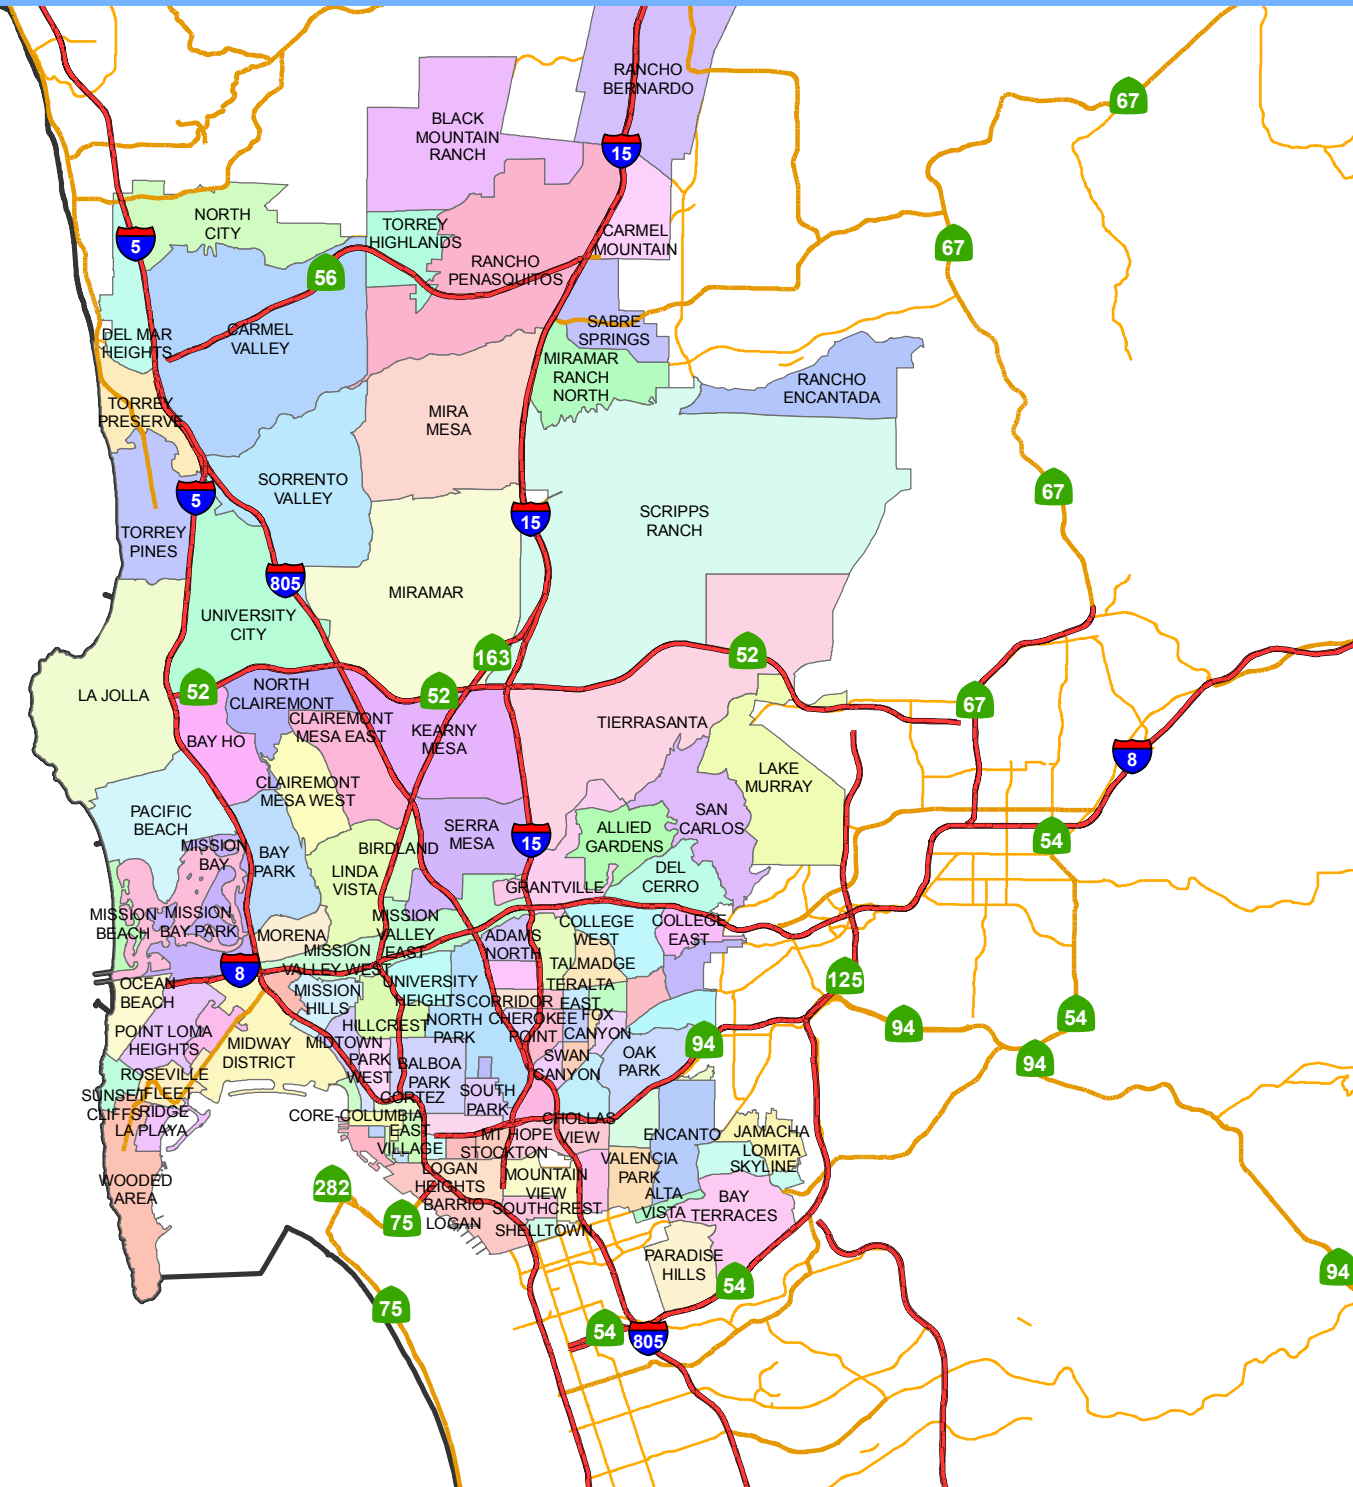

San Diego Neighborhoods

Legend

- Freeway
- Highways
- Major Roads

Vicinity Map

Map made exclusively for our client by the
San Diego Geographic Information Source
5510 Overland Ave., Suite 230
San Diego, CA 92123
(619) 874-7000
www.sangis.org
For reprints, mapping or additional information
please contact SanGIS.

Plot Date: 08/07/12